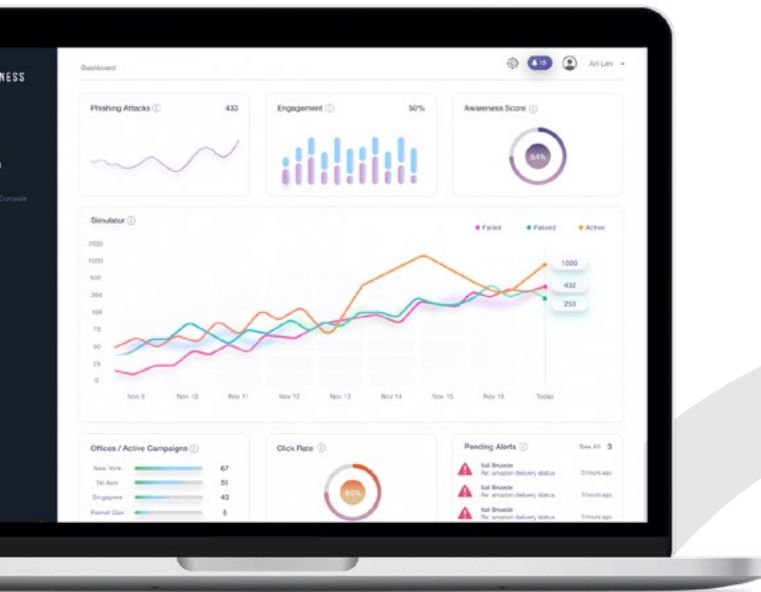

Insights

YOU ARE STRONGEST WHEN YOU KNOW YOUR WEAKNESSES

Campaign Dashboard

Monitor campaign progress in real-time with the Campaign Dashboard. Dive deep into recipient interactions, analyzing data per member, group, or office

Detailed Recipients Profiles

Explore comprehensive Recipients Profiles in the Cywareness Active Directory

Insightful Performance Reports

Receive detailed PDF Performance Reports after each campaign. Automatically generated and available for download, these reports provide a deep understanding of organizational performance.